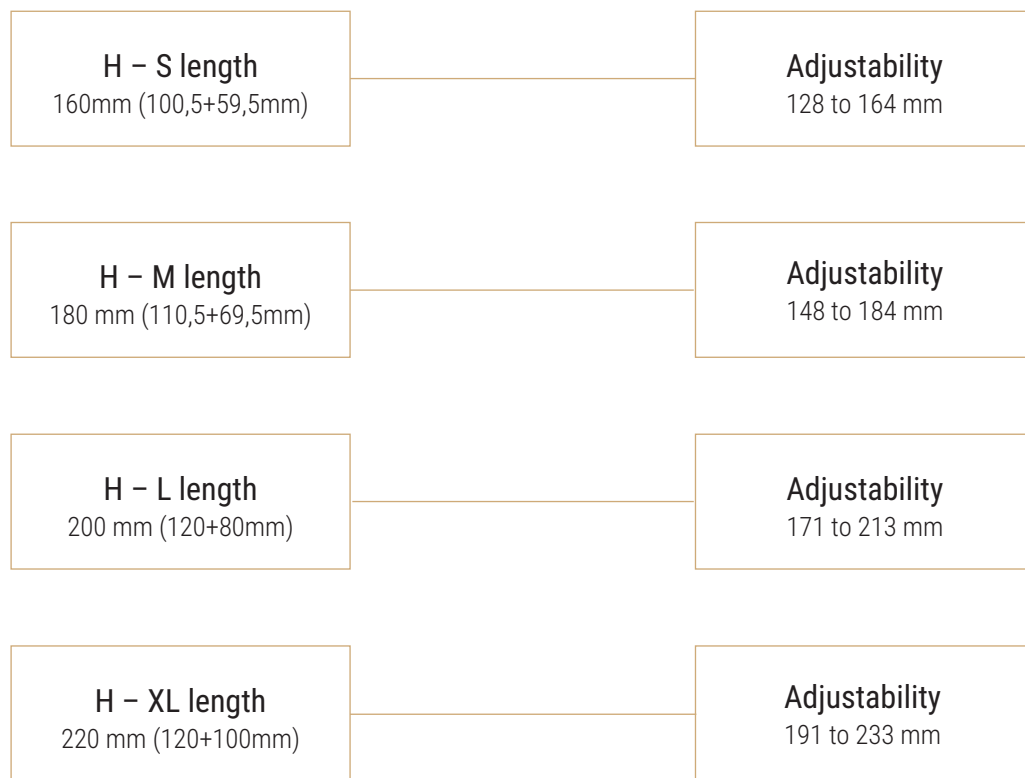

## HOW TO MEASURE YOUR BRACELET LENGTH

Standard wrist length		
	female	male
small	146mm	161mm
medium	160mm	176mm
large	177mm	189mm
extra large	190mm	204mm